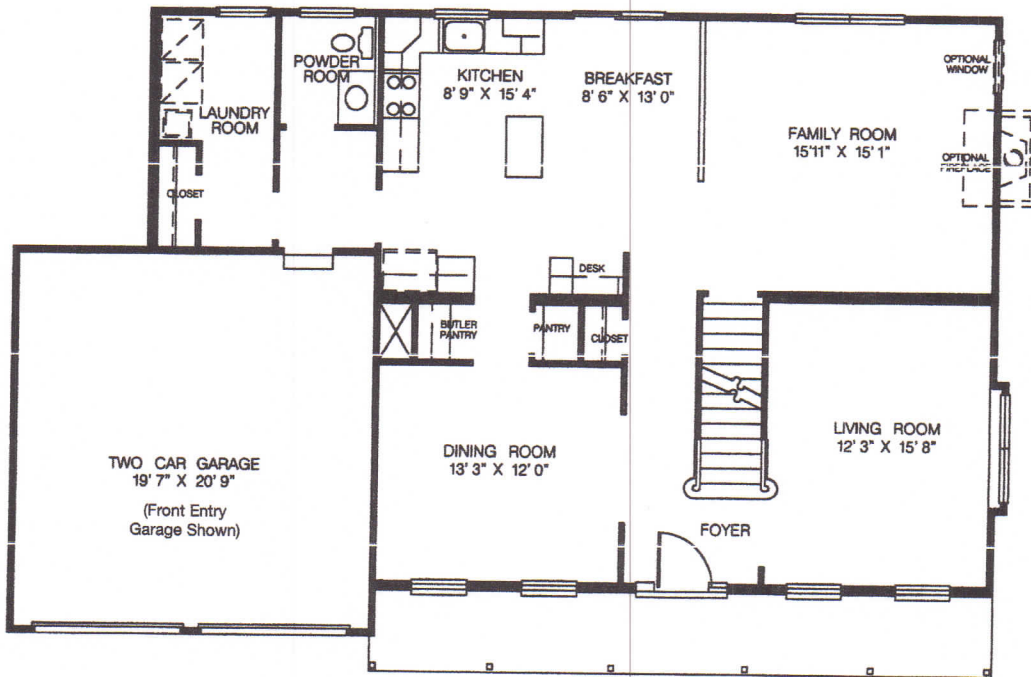

SECOND FLOOR

FIRST FLOOR

2599 SQ. FT.

The Manor Deluxe

Varies from 2,599 Sq. Ft.

Features, elevations and floor plans may vary from community to community. All dimensions are approximate and subject to field variations.